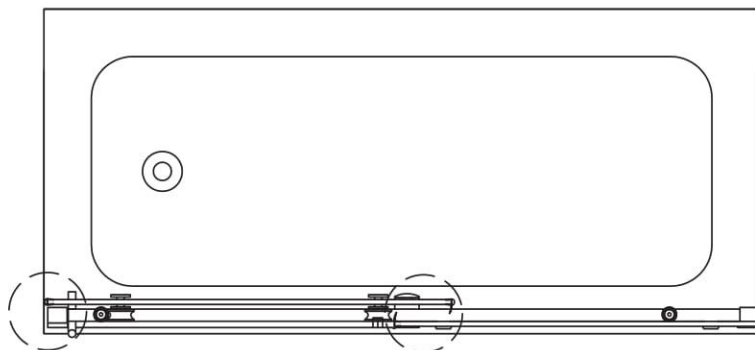

Featuring a Tub-height sliding glass door for an existing 60" tub alcove and variety of finishes and glass styles, the Coraline Collection will create an upscale custom solution for any project.

- Premium Clear or Frosted 3/8" (10mm) tempered safety glass
- "Effortless Opening" 2-wheel roller system
- Engineered for left or right handed door installation
- Accommodates "Out of Plumb" openings of up to 1/4" per side
- Variable width – tub door, width can be reduced up to 4"
- Full-length clear seals included
- Installation hardware included

TOP VIEW

(Left hand shower door configuration shown)

SIDE VIEW

11 13/16" (300mm)

SLIDING DOOR
FIXED PANEL
TRACK DIVIDER

3 1/16" (78mm)
MIN. DECK WIDTH

TDR 984 F - CH - 60 - 10

"TDR" TUB DOOR MODEL NUMBER "F" FROSTED BLANK FOR CLEAR "CH" CHROME "SS" STAINLESS "ORB" OIL RUBBED BRONZE WIDTH OF DOOR "MM" THICKNESS OF GLASS