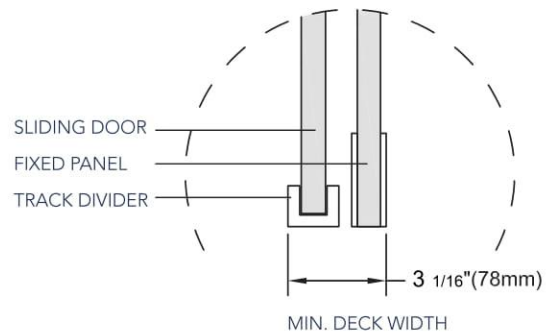

TOP VIEW

(Left hand shower door configuration shown)

SIDE VIEW

11 13/16" (300mm)

SLIDING DOOR
FIXED PANEL
TRACK DIVIDER

3 1/16" (78mm)
MIN. DECK WIDTH

TDR 984 F - CH - 60 - 10

"TDR" TUB DOOR MODEL NUMBER "F" FROSTED BLANK FOR CLEAR "CH" CHROME "SS" STAINLESS "ORB" OIL RUBBED BRONZE WIDTH OF DOOR "MM" THICKNESS OF GLASS

| MODEL | WALL OPENING (A) | DOOR PANEL (B) | FIXED PANEL (C) | HEIGHT (D) | HANDLE HEIGHT (E) | ENTRY OPENING (F) |
|--------------|------------------|----------------|-----------------|------------|-------------------|-------------------|
| TDR984-60-10 | 56-60" | 32 1/16" | 29 1/2" | 60" | 30" | 22 7/8" - 26 7/8" |