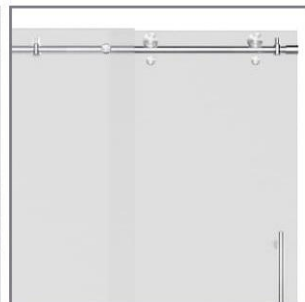

FROSTED GLASS