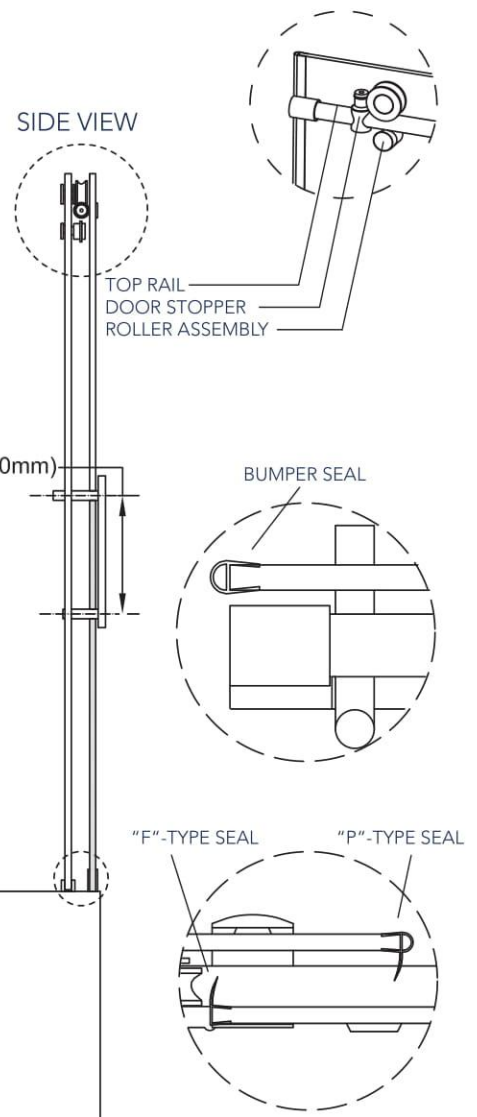

Featuring a Tub-height sliding glass door for an existing 60" tub alcove and variety of finishes and glass styles, the Coraline Collection will create an upscale custom solution for any project.

- Premium Clear or Frosted 3/8" (10mm) tempered safety glass
- "Effortless Opening" 2-wheel roller system
- Engineered for left or right handed door installation
- Accommodates "Out of Plumb" openings of up to 1/4" per side
- Variable width – tub door, width can be reduced up to 4"
- Full-length clear seals included
- Installation hardware included

3/8 in.
(10 mm)
CERTIFIED
TEMPERED GLASS

CH CHROME
HARDWARE

SS STAINLESS STEEL
HARDWARE

ORB OIL RUBBED BRONZE
HARDWARE

REVERSIBLE
DOOR

ASTON
ESCAPE THE EVERYDAY

TDR 984 - Coraline Sliding Tub Door

FRONT VIEW

TOP VIEW

(Left hand shower door configuration shown)

SIDE VIEW

11 13/16" (300mm)

SLIDING DOOR
FIXED PANEL
TRACK DIVIDER

3 1/16" (78mm)
MIN. DECK WIDTH

TDR 984 F - CH - 60 - 10

"TDR" TUB DOOR MODEL NUMBER "F" FROSTED BLANK FOR CLEAR "CH" CHROME "SS" STAINLESS "ORB" OIL RUBBED BRONZE WIDTH OF DOOR "MM" THICKNESS OF GLASS

| MODEL | WALL OPENING (A) | DOOR PANEL (B) | FIXED PANEL (C) | HEIGHT (D) | HANDLE HEIGHT (E) | ENTRY OPENING (F) |
|--------------|------------------|----------------|-----------------|------------|-------------------|-------------------|
| TDR984-60-10 | 56-60" | 32 1/16" | 29 1/2" | 60" | 30" | 22 7/8" - 26 7/8" |