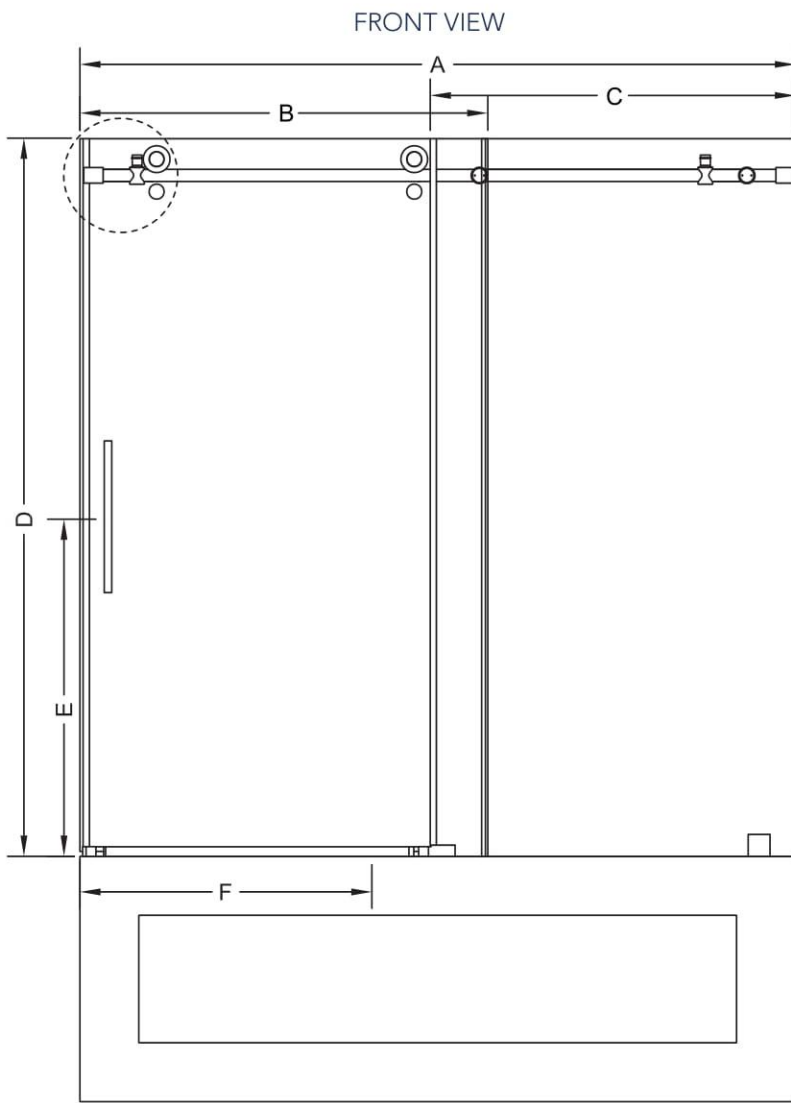

TDR 984 - Coraline Sliding Tub Door

FRONT VIEW

TOP VIEW

(Left hand shower door configuration shown)