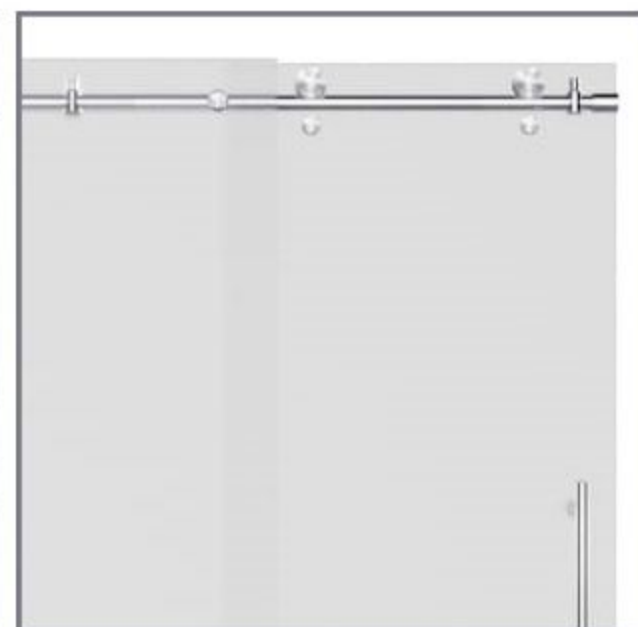

SDR 984-60

Coraline Sliding Shower Door

The Coraline Collection by Aston, offers an extensive variety of Completely Frameless Sliding Shower Doors and Enclosures that are as beautiful as they are functional. All models are beautifully designed with 3/8 in. thick tempered glass and an innovative two-wheeled sliding operation, available with stainless steel, chrome or oil rubbed bronze hardware options. The Coraline collection is sure to deliver style and sleek sophistication to any residential or commercial installation. The Coraline collection features Shower Doors for 3-wall alcoves, Enclosures for 2-wall installations, which are available with an acrylic shower base as well as a Tub Door model. Coraline's variety of finishes and glass styles will create an upscale custom solution for any project.

- Premium Clear or Frosted 3/8" (10mm) tempered safety glass
- "Effortless Opening" 2-wheel roller system
- Engineered for left or right handed door installation
- Accommodates "Out of Plumb" openings of up to 1/4" per side
- Variable width – shower door, without base, width can be reduced up to 4"
- Full-length clear seals included
- Installation hardware included

CORALINE Collection

COMPLETELY FRAMELESS SLIDING SHOWER DOORS

STAINLESS STEEL

POLISHED CHROME

OIL RUBBED BRONZE

FROSTED GLASS

CLEAR GLASS

FRAMELESS

3/8 in.
(10 mm)
CERTIFIED
TEMPERED GLASS

CH CHROME
HARDWARE

SS STAINLESS STEEL
HARDWARE

ORB OIL RUBBED BRONZE
HARDWARE

REVERSIBLE
DOOR

ASTON
ESCAPE THE EVERYDAY

SDR 984-60 - Coraline Sliding Shower Door

SDR 984 F - TR - CH - 60 - 10 - R