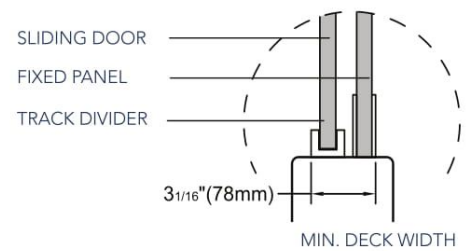

- Premium Clear or Frosted 3/8" (10mm) tempered safety glass
- "Effortless Opening" 2-wheel roller system
- Engineered for left or right handed door installation
- Accommodates "Out of Plumb" openings of up to 1/4" per side
- Variable width – shower door, without base, width can be reduced up to 4"
- Full-length clear seals included
- Installation hardware included

3/8 in.
(10 mm)
CERTIFIED
TEMPERED GLASS

CH CHROME
HARDWARE

SS STAINLESS STEEL
HARDWARE

ORB OIL RUBBED BRONZE
HARDWARE

REVERSIBLE
DOOR

ASTON
ESCAPE THE EVERYDAY

SDR 984-60 - Coraline Sliding Shower Door

SDR 984 F - TR - CH - 60 - 10 - R

MODEL	WALL OPENING (A)	DOOR PANEL (B)	FIXED PANEL (C)	HEIGHT (D)	HANDLE HEIGHT (E)	ENTRY OPENING (F)	FIXED PANEL (G)
SDR984-60-10	56 - 60"	32 7/16"	29 1/2"	75"	37 1/2"	22 7/8 - 26 7/8"	N/A

MODEL	WALL OPENING (A)	HEIGHT (D)	HANDLE HEIGHT (E)	ENTRY OPENING (F)	BASE WIDTH	BASE LENGTH	BASE HEIGHT	DRAIN
SDR984-TR-60-10	60"	77 1/2"	37 1/2"	26 7/8"	32"	60"	2 1/2"	L/R/M