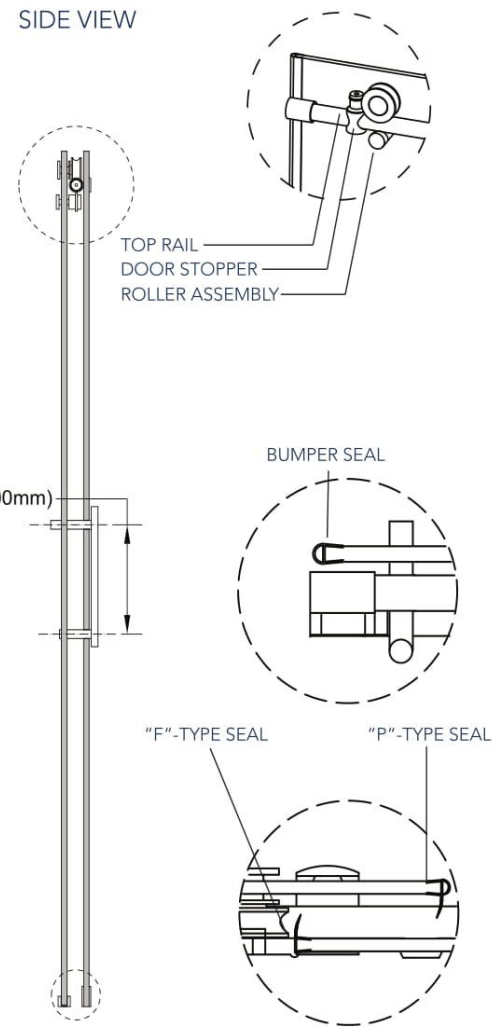

- Premium Clear or Frosted 3/8" (10mm) tempered safety glass
- "Effortless Opening" 2-wheel roller system
- Engineered for left or right handed door installation
- Accommodates "Out of Plumb" openings of up to 1/4" per side
- Variable width – shower door, without base, width can be reduced up to 4"
- Full-length clear seals included
- Installation hardware included

3/8 in.
(10 mm)
CERTIFIED
TEMPERED GLASS

CH CHROME
HARDWARE

SS STAINLESS STEEL
HARDWARE

ORB OIL RUBBED BRONZE
HARDWARE

REVERSIBLE
DOOR

ASTON
ESCAPE THE EVERYDAY

SDR 984-60 - Coraline Sliding Shower Door

SDR 984 F - TR - CH - 60 - 10 - R

"SEN" ENCLOSURE "SDR" SHOWER DOOR
 MODEL NUMBER
 "F" FROSTED BLANK FOR CLEAR
 "TR" TRAY BLANK FOR NO TRAY
 "CH" CHROME "SS" STAINLESS "ORB" OIL RUBBED BRONZE
 WIDTH OF DOOR
 "MM" THICKNESS OF GLASS
 "L", "R" OR "M" DRAIN LOCATION

MODEL	WALL OPENING (A)	DOOR PANEL (B)	FIXED PANEL (C)	HEIGHT (D)	HANDLE HEIGHT (E)	ENTRY OPENING (F)	FIXED PANEL (G)
SDR984-60-10	56 - 60"	32 7/16"	29 1/2"	75"	37 1/2"	22 7/8 - 26 7/8"	N/A

MODEL	WALL OPENING (A)	HEIGHT (D)	HANDLE HEIGHT (E)	ENTRY OPENING (F)	BASE WIDTH	BASE LENGTH	BASE HEIGHT	DRAIN
SDR984-TR-60-10	60"	77 1/2"	37 1/2"	26 7/8"	32"	60"	2 1/2"	L/R/M