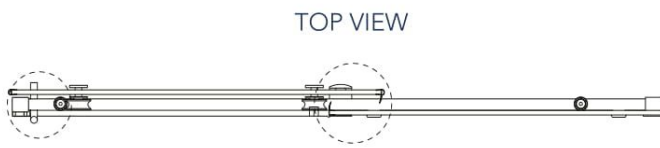

SDR 984-60 - Coraline Sliding Shower Door

SDR 984 F - TR - CH - 60 - 10 - R

"SEN" ENCLOSURE "SDR" SHOWER DOOR
MODEL NUMBER
"F" FROSTED BLANK FOR CLEAR
"TR" TRAY BLANK FOR NO TRAY
"CH" CHROME "SS" STAINLESS "ORB" OIL RUBBED BRONZE
WIDTH OF DOOR
"MM" THICKNESS OF GLASS
"L", "R" OR "M" DRAIN LOCATION

MODEL	WALL OPENING (A)	DOOR PANEL (B)	FIXED PANEL (C)	HEIGHT (D)	HANDLE HEIGHT (E)	ENTRY OPENING (F)	FIXED PANEL (G)
SDR984-60-10	56 - 60"	32 7/16"	29 1/2"	75"	37 1/2"	22 7/8 - 26 7/8"	N/A

MODEL	WALL OPENING (A)	HEIGHT (D)	HANDLE HEIGHT (E)	ENTRY OPENING (F)	BASE WIDTH	BASE LENGTH	BASE HEIGHT	DRAIN
SDR984-TR-60-10	60"	77 1/2"	37 1/2"	26 7/8"	32"	60"	2 1/2"	L/R/M