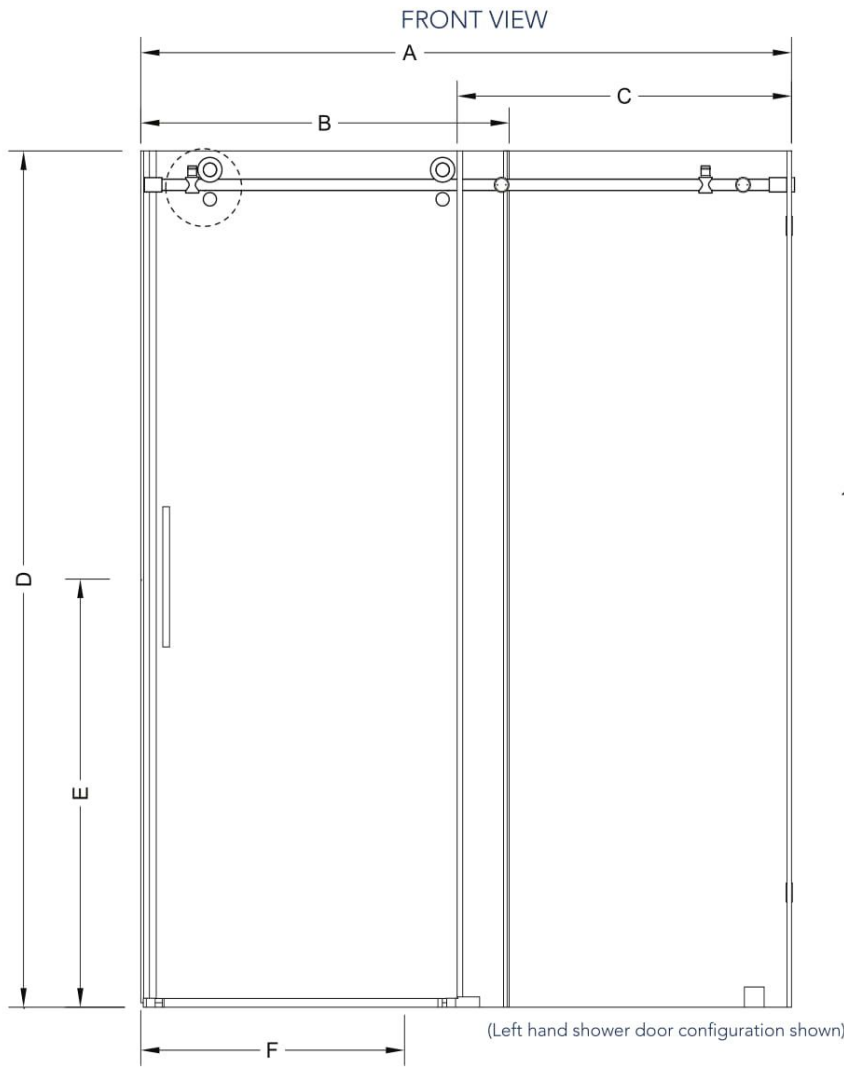

- Premium Clear or Frosted 3/8" (10mm) tempered safety glass
- "Effortless Opening" 2-wheel roller system
- Engineered for left or right handed door installation
- Accommodates "Out of Plumb" openings of up to 1/4" per side
- Variable width – shower door, without base, width can be reduced up to 4"
- Full-length clear seals included
- Installation hardware included

3/8 in.
(10 mm)
CERTIFIED
TEMPERED GLASS

CH CHROME
HARDWARE

SS STAINLESS STEEL
HARDWARE

ORB OIL RUBBED BRONZE
HARDWARE

REVERSIBLE
DOOR

ASTON
ESCAPE THE EVERYDAY

SDR 984-60 - Coraline Sliding Shower Door

SDR 984 F - TR - CH - 60 - 10 - R

"SEN" ENCLOSURE "SDR" SHOWER DOOR
 MODEL NUMBER
 "F" FROSTED BLANK FOR CLEAR
 "TR" TRAY BLANK FOR NO TRAY
 "CH" CHROME "SS" STAINLESS "ORB" OIL RUBBED BRONZE
 WIDTH OF DOOR
 "MM" THICKNESS OF GLASS
 "L", "R" OR "M" DRAIN LOCATION

MODEL	WALL OPENING (A)	DOOR PANEL (B)	FIXED PANEL (C)	HEIGHT (D)	HANDLE HEIGHT (E)	ENTRY OPENING (F)	FIXED PANEL (G)
SDR984-60-10	56 - 60"	32 7/16"	29 1/2"	75"	37 1/2"	22 7/8 - 26 7/8"	N/A

MODEL	WALL OPENING (A)	HEIGHT (D)	HANDLE HEIGHT (E)	ENTRY OPENING (F)	BASE WIDTH	BASE LENGTH	BASE HEIGHT	DRAIN
SDR984-TR-60-10	60"	77 1/2"	37 1/2"	26 7/8"	32"	60"	2 1/2"	L/R/M